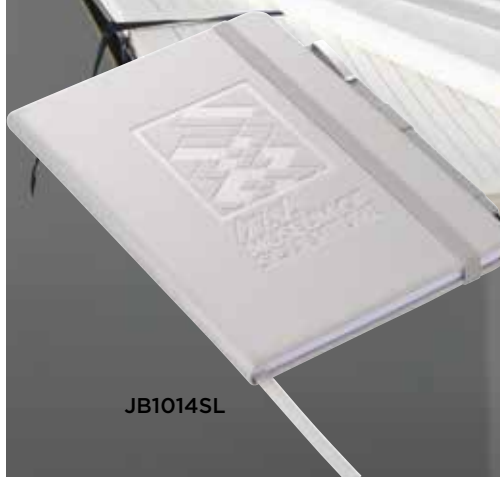

9196RYL

9196WH

**9196**  
**Ambassador Bound JournalBook™**

Hard cover, bound journal. Built-in elastic closure and ribbon marker. Includes 80 sheets of lined paper. Material - Ultrahyde.

JB1014BK

JB1014RD

JB1014WH

JB1014SL

**JB1014**  
**Vienna Hard Bound JournalBook**

Soft touch, hard cover bound journal with built in elastic closure. Color matching elastic pen loop and ribbon page marker. Includes 72 sheets of white lined paper.