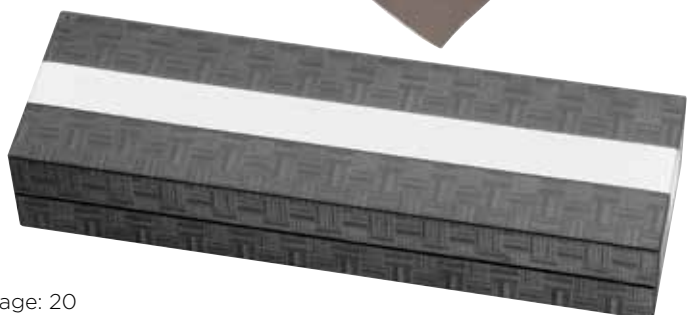

682BK
Single Pen Box

Black pen box with metal strip. Can be used as single or double pen box. Pens shown are not included.